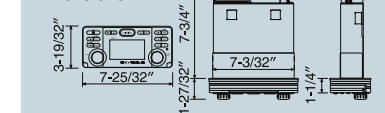

Dimensions

Watertight Flip-down Face reveals loading slot for CD and DVD playback.